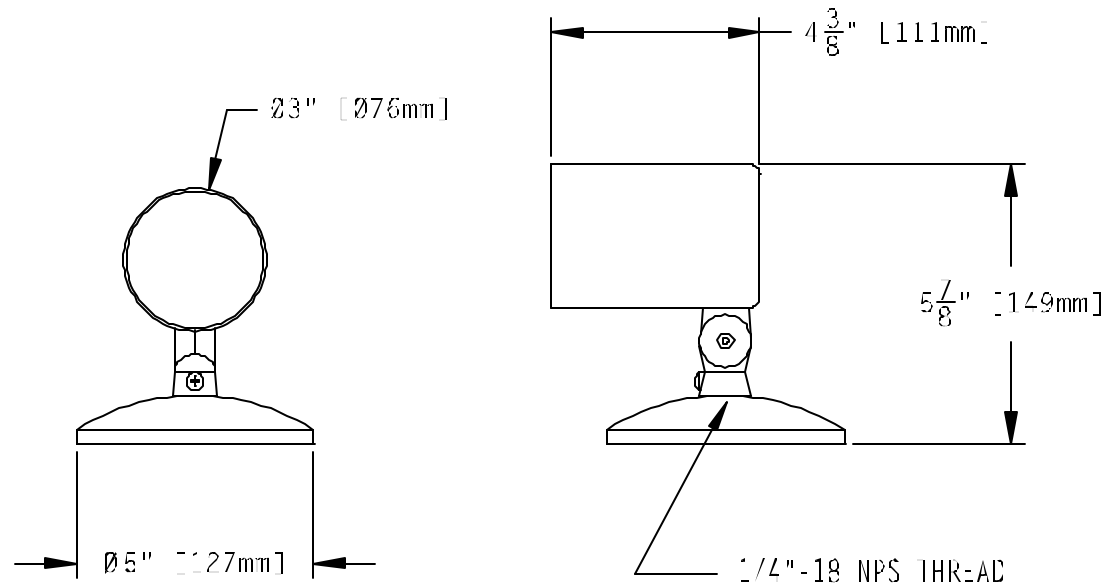

Standard finish: Matte white

Wire leads: 18ga., 105° C

Lamping:

- Single Contact Bayonet Base
- Double Contact Bayonet Base